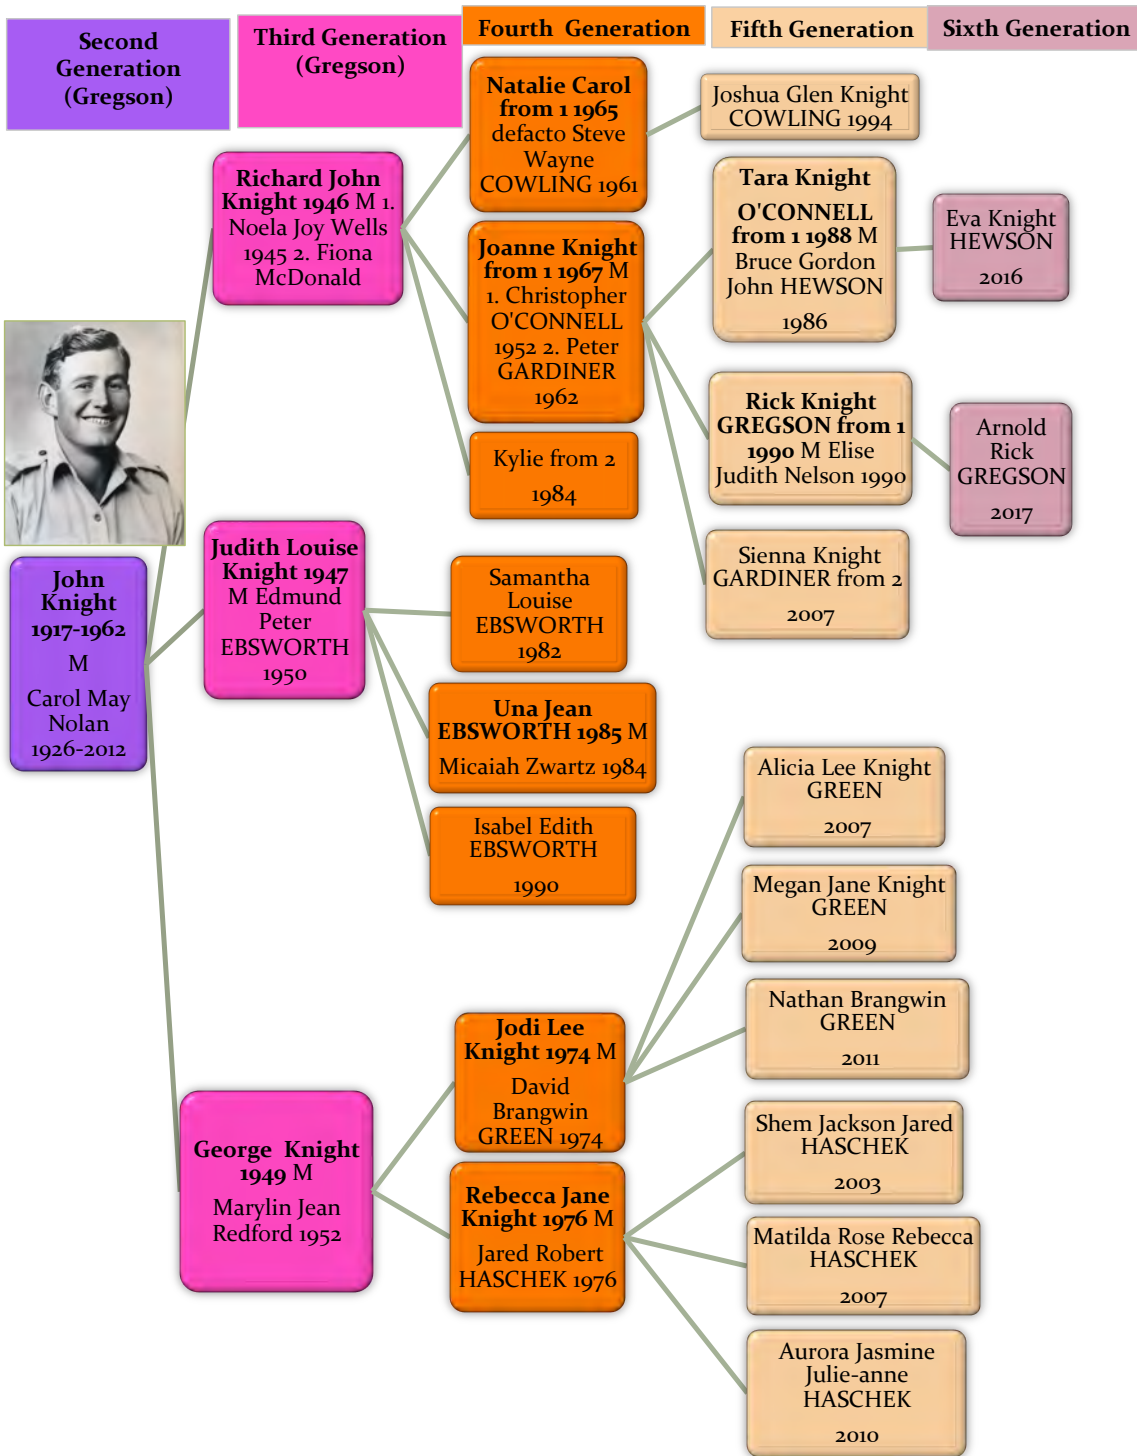

Family Tree for John Knight Gregson