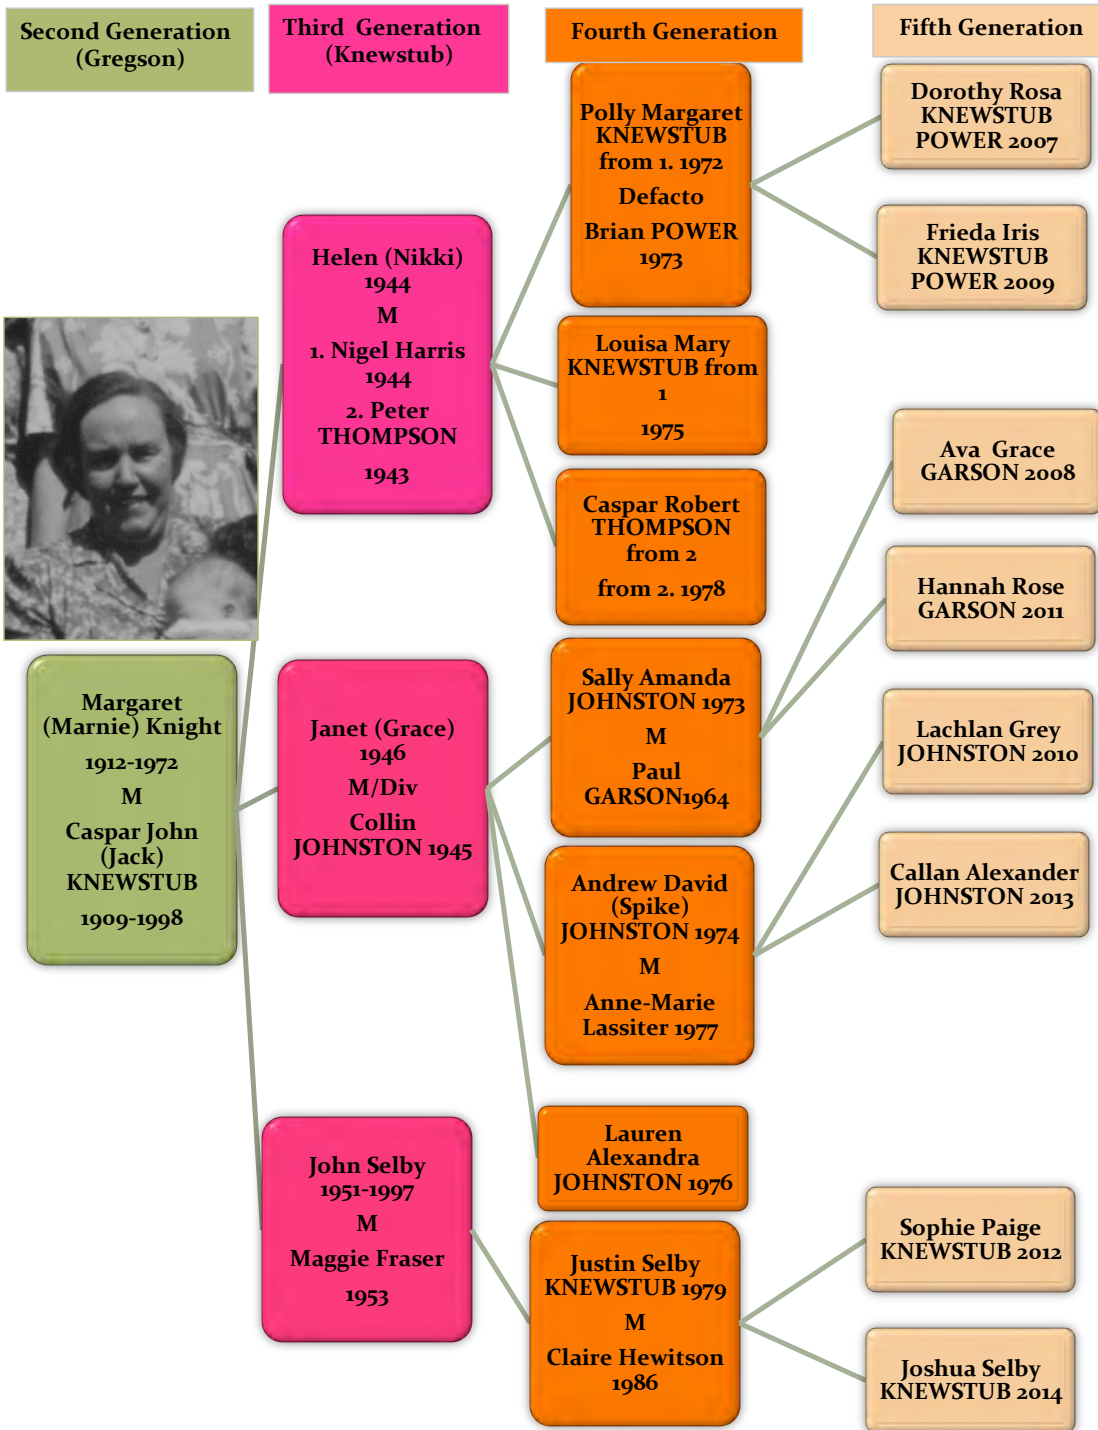

# Family Tree - Australian Knight Gregsons

Original Immigrants

First Generation  
(Knight Gregson)

**George Charles  
KNIGHT GREGSON**  
1851-1928  
M  
Charlotte Louise Hughes  
1850-1921

**George Selby Knight**  
1881-1959

# Family Tree for George Selby Knight Gregson

First Generation  
(Knight Gregson)

Second Generation  
(Gregson)

George Selby KNIGHT  
GREGSON  
1881-1959  
M  
1. Nereida Una Taylor  
1884-1925  
2. Mildred Kendall  
1887-1968

Margaret (Marnie) Knight from 1  
1912-1972

George Selby (Selby) Knight  
from 1  
1914-1992

John Knight from 1  
1917-1963

Elizabeth (Lizzie) Knight from 1  
1919-1997

Dorothy Knight from 1  
1921-2015

Mildred Louise (Bunt) Knight  
from 2  
1927-

# Family Tree for Margaret (Marnie) Knight Gregson